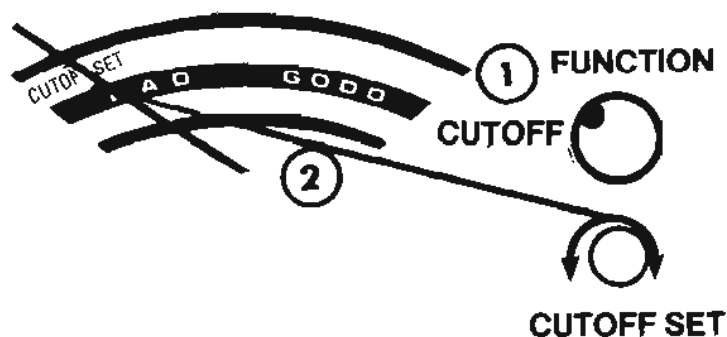

CUTOFF test results:

Meter Indication	Tube Condition
Adjusts into box	Tube has good contrast
Stays below box	(Poor tube) Tube has poor contrast
Stays above box	(Bad tube) Tube has open control grid (G1).