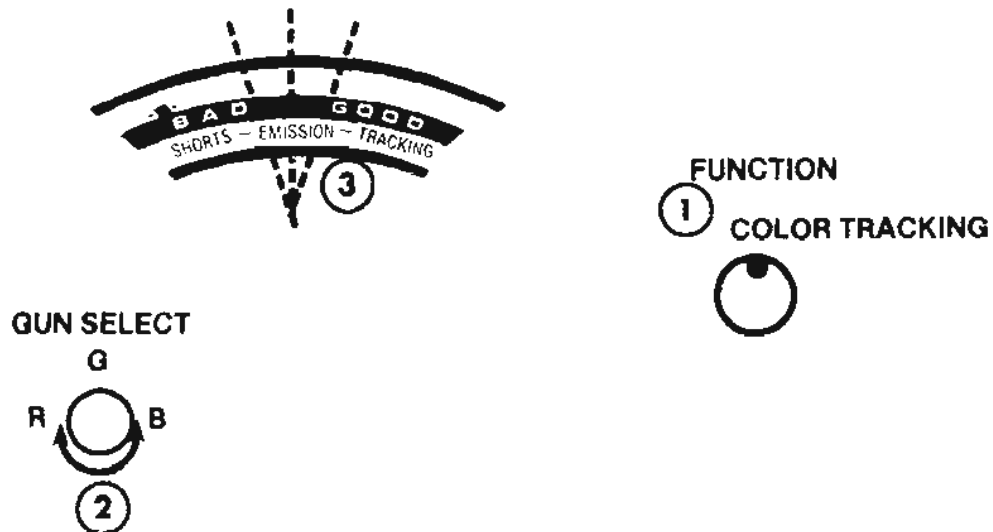

COLOR TRACKING test results:

"Bad" gun or guns more than 50% lower than strongest gun.