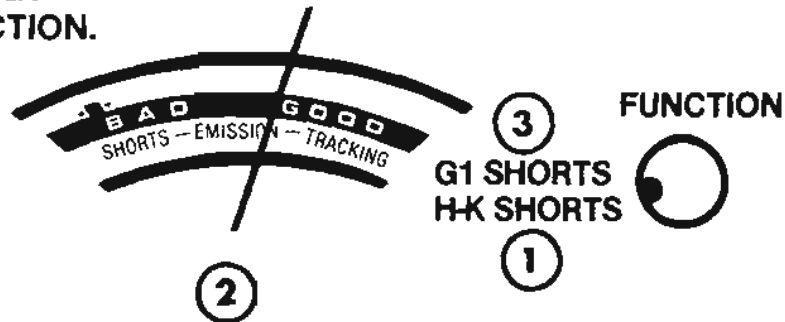

SIMPLIFIED TEST INSTRUCTIONS

NOTES:

1. Reset **INDIVIDUAL GUN SETUP** switches for each gun of a color CRT after performing Shorts, Cutoff, and Emission tests.
2. Test all three guns of a color CRT for Shorts, Cutoff and Emission before testing **COLOR TRACKING**.

H-K SHORTS and G1 SHORTS Tests

1. Set to the **H-K SHORTS FUNCTION**.
2. Read on **GOOD/BAD Scale**.
3. Repeat for the **G1 SHORTS FUNCTION**.

SHORTS test results:

H-K SHORTS Test indicates bad: These can't be removed.

G1 SHORTS Test indicates bad: Perform the **REMOVE G1 SHORTS FUNCTION**. Repeat the **G1 SHORTS** test to confirm the short is removed. See manual if short remains after 3 attempts at removal.

CUTOFF Test (contrast test)

1. Set to **CUTOFF FUNCTION**.
2. Adjust **CUTOFF SET** control for meter reading in **CUTOFF SET** area of meter.