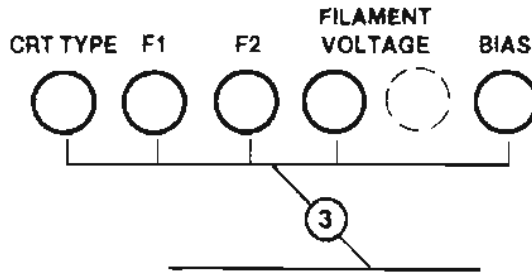

### **Using The Universal Adapter (UA)**

The set-up numbers in this book refer to the pin numbers of the CRT gun elements. Connect the UA leads to the CRT pins by using the set-up information listed in this book. However, the CR70 switches must be set up as follows:

# SIMPLIFIED SETUP INSTRUCTIONS

1. Find CRT in setup book.
2. Connect correct socket to tester cable and CRT.

3. Set the CRT PRESET CONTROLS before applying power. These settings won't change for the rest of the tests.