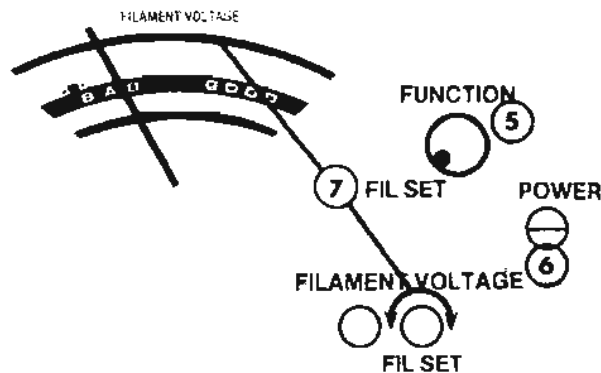

5. Select the FIL SET FUNCTION.
6. Apply power.
7. Adjust the FIL SET control to the proper voltage as shown on the top meter scale.