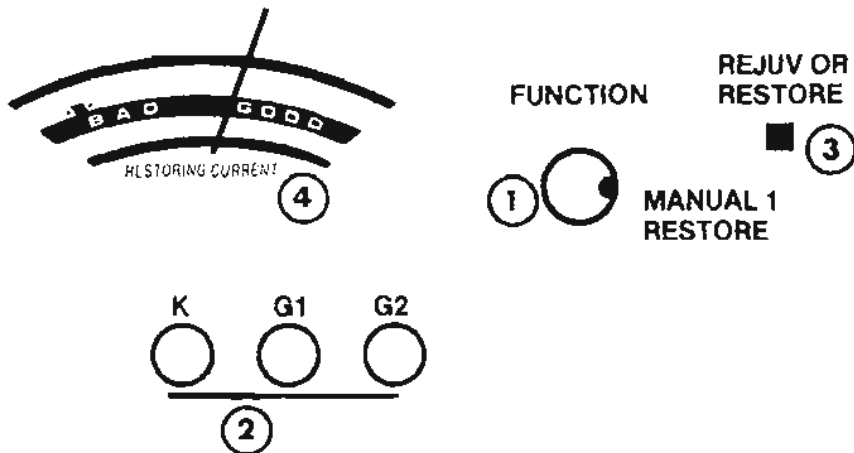

MANUAL RESTORE

1. Select the MANUAL 1 RESTORE FUNCTION.
2. Set INDIVIDUAL GUN SETUP switches to the weak gun from EMISSION or TRACKING test.
3. Hold the REJUV OR RESTORE button in only as long as the metered current (bottom scale) increases, not to exceed 15 seconds.
4. If, after 15 seconds, the RESTORING CURRENT is still increasing, release button and wait 10 seconds before continuing.
5. Repeat the EMISSION and TRACKING tests.
6. Use MANUAL 2 RESTORE only if MANUAL 1 or REJUV fail to restore emission.